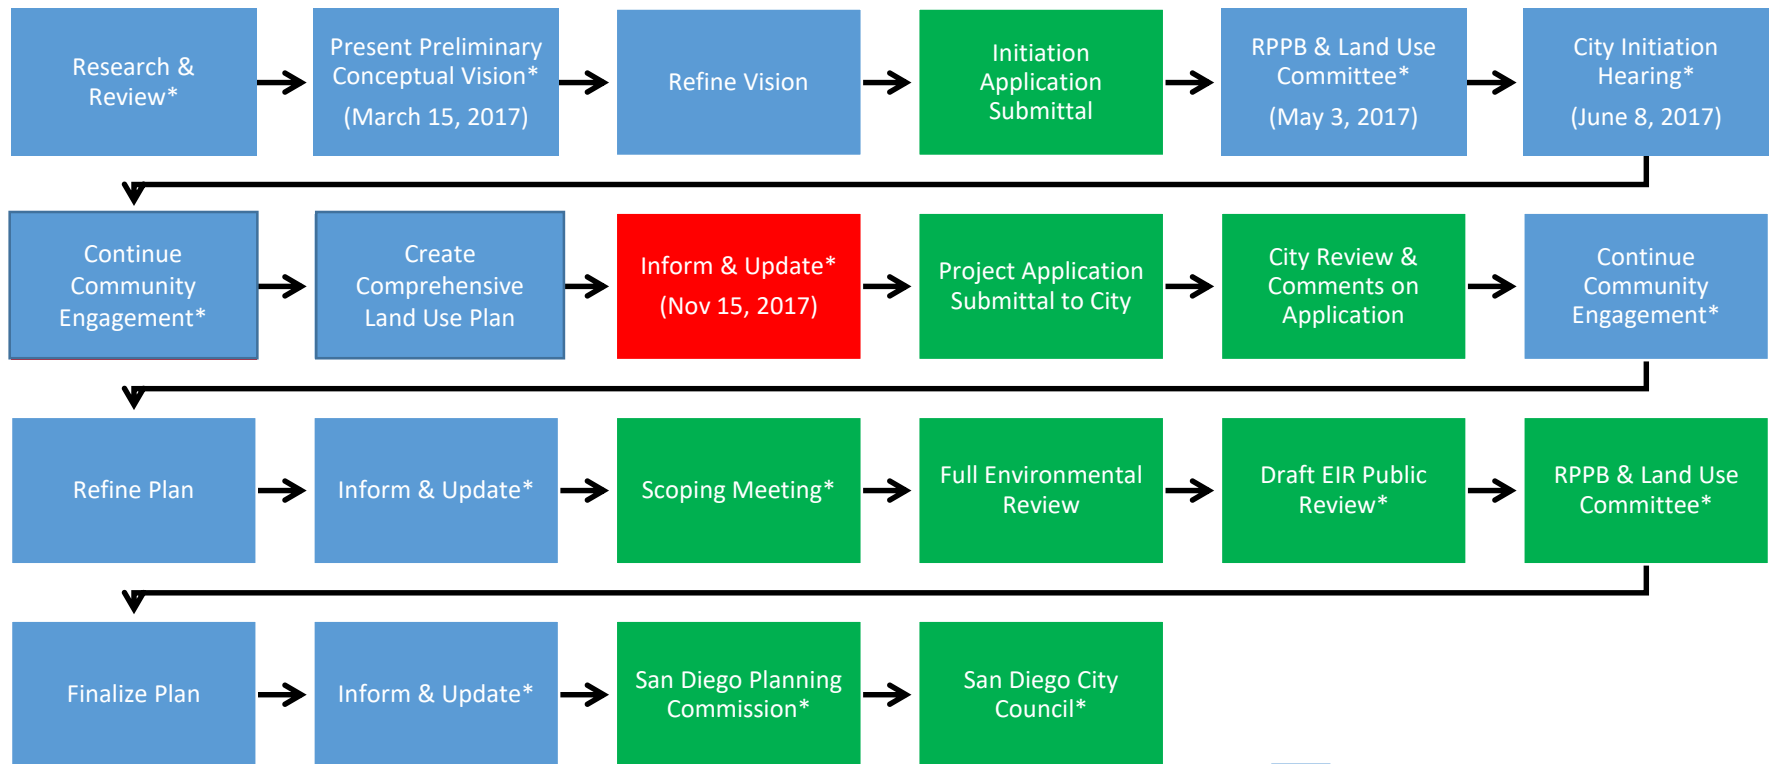

LAND USE PLANNING PROCESS

- 33North Planning Process
- Current Status
- City of San Diego Process
- * Opportunity for Public Input